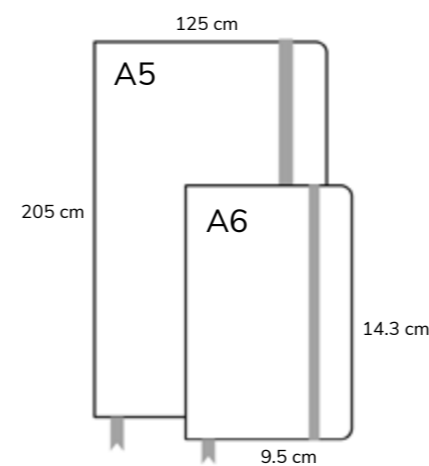

SHEAFFER A5 NOTEBOOK

138 Ruled Pages +
16 Blank Perforated
Pages

Interior Storage
Pocket

90 Gsm, Fountain
Pen Friendly Paper

8 Mm Matte
Elastic Band

Grosgrain
Bookmark Ribbon

Sheaffer A5 Notebook

The perfect place to collect your thoughts and ideas, this hardbound A5 notebook in premium black leatherette is a timeless classic. With 160 pages of 90 GSM fountain pen friendly paper, it draws you in and promises a delightful writing experience.

WW30 (ICON, REMINDER, SAGARIS, S300, S100)

Hinged Pen Gift Box

Dimensions
L - 18 cm x W - 6.5 cm x H - 4 cm

WW31 (VFM, POP, SENTINEL)

Two Part Pen Gift Box

Dimensions
L - 17.5 cm x W - 5.5 cm x H - 4 cm

SELF MERCHANDISABLE GIFT BOX