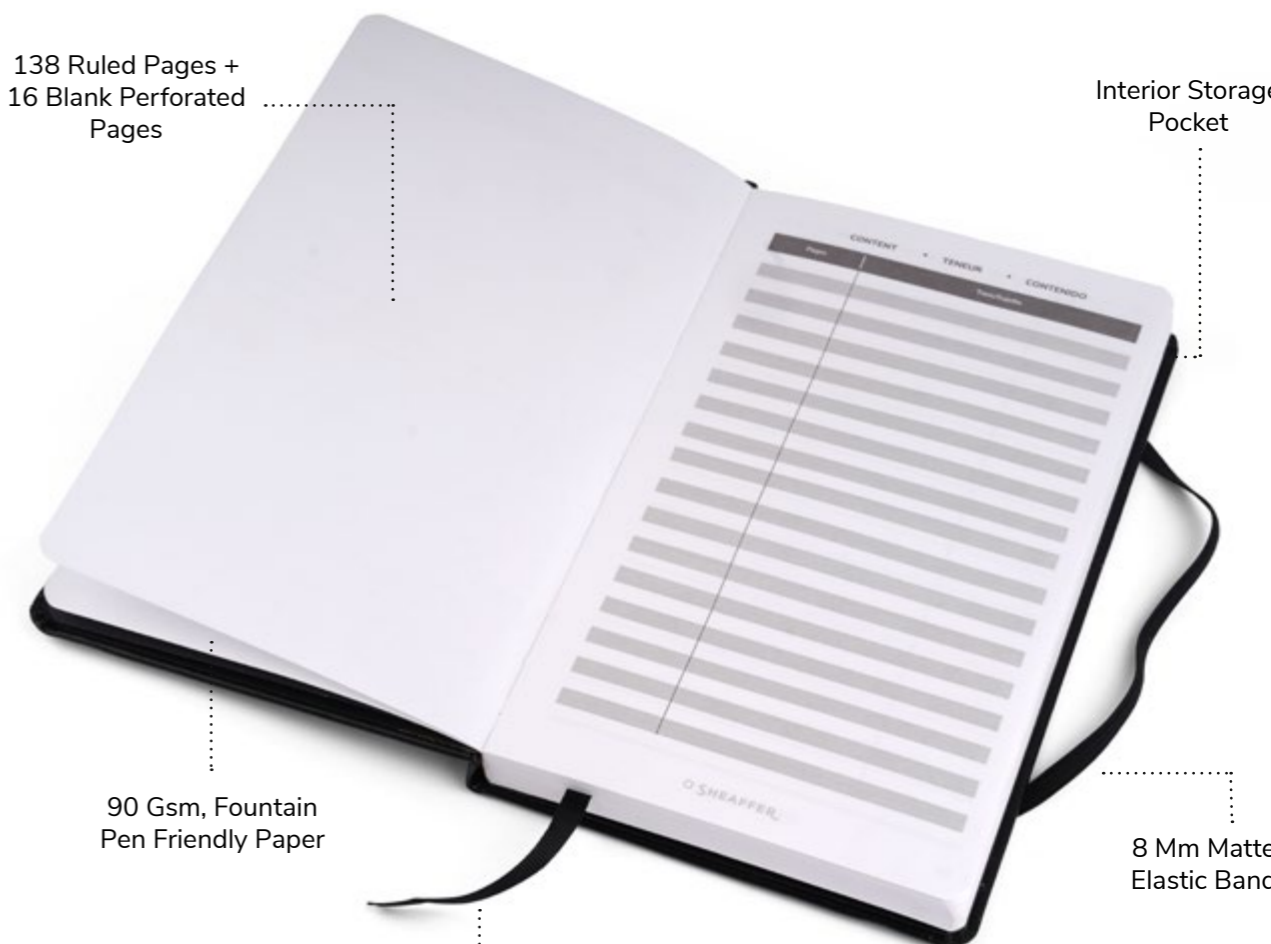

SHEAFFER A5 NOTEBOOK

138 Ruled Pages +
16 Blank Perforated
Pages

Interior Storage
Pocket

90 Gsm, Fountain
Pen Friendly Paper

8 Mm Matte
Elastic Band

Grosgrain
Bookmark Ribbon

Sheaffer A5 Notebook

The perfect place to collect your thoughts and ideas, this hardbound A5 notebook in premium black leatherette is a timeless classic. With 160 pages of 90 GSM fountain pen friendly paper, it draws you in and promises a delightful writing experience.