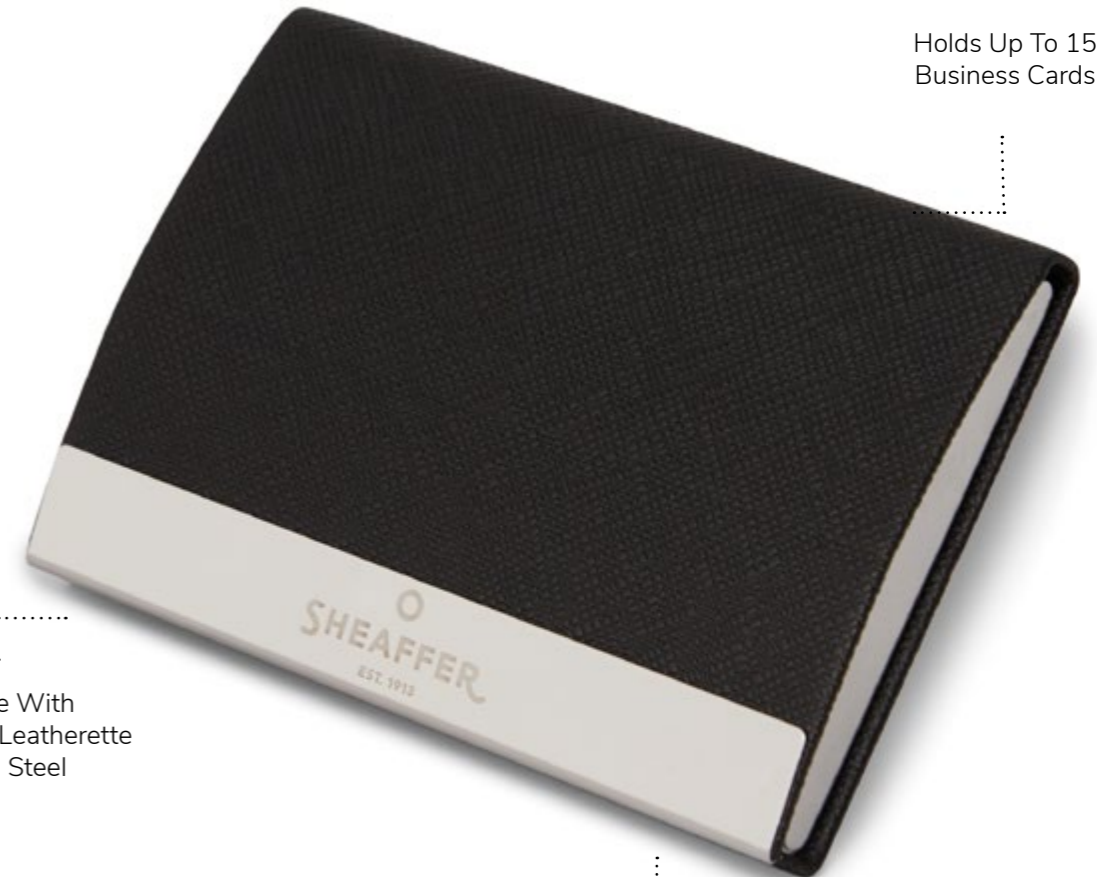

Personalizable pens in this catalog have a circle below them. The color of the circle corresponds to the color of the engraved text.

● Gold Engraving

● Light Gold Engraving

SHEAFFER GIFT SETS

Create new connections and strengthen old friendships with versatile, well-packaged sets that are perfect for gifting across the board. Our quality fine writing instruments are paired with a range of exquisite pieces including notebooks, leather pen pouches, table clocks and more.

SHEAFFER BUSINESS CARD HOLDER

Made With Premium Leatherette And Steel

Holds Up To 15 Business Cards

Sleek Profile Lets It Slip Into Your Pockets With Ease

Sheaffer Business Card Holder

Make a solid first impression with the sleek leatherette-and-metal business card holder that is secured with a magnetic closure and can hold 10 -15 business cards.