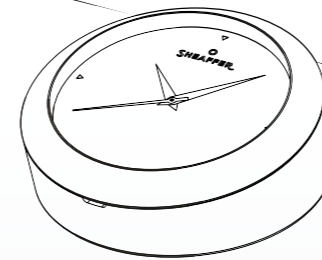

Sheaffer Table Clock

A stylish accessory to brighten any workspace, the gold and silver desk clock has a special golden dial and raised Roman numerals.